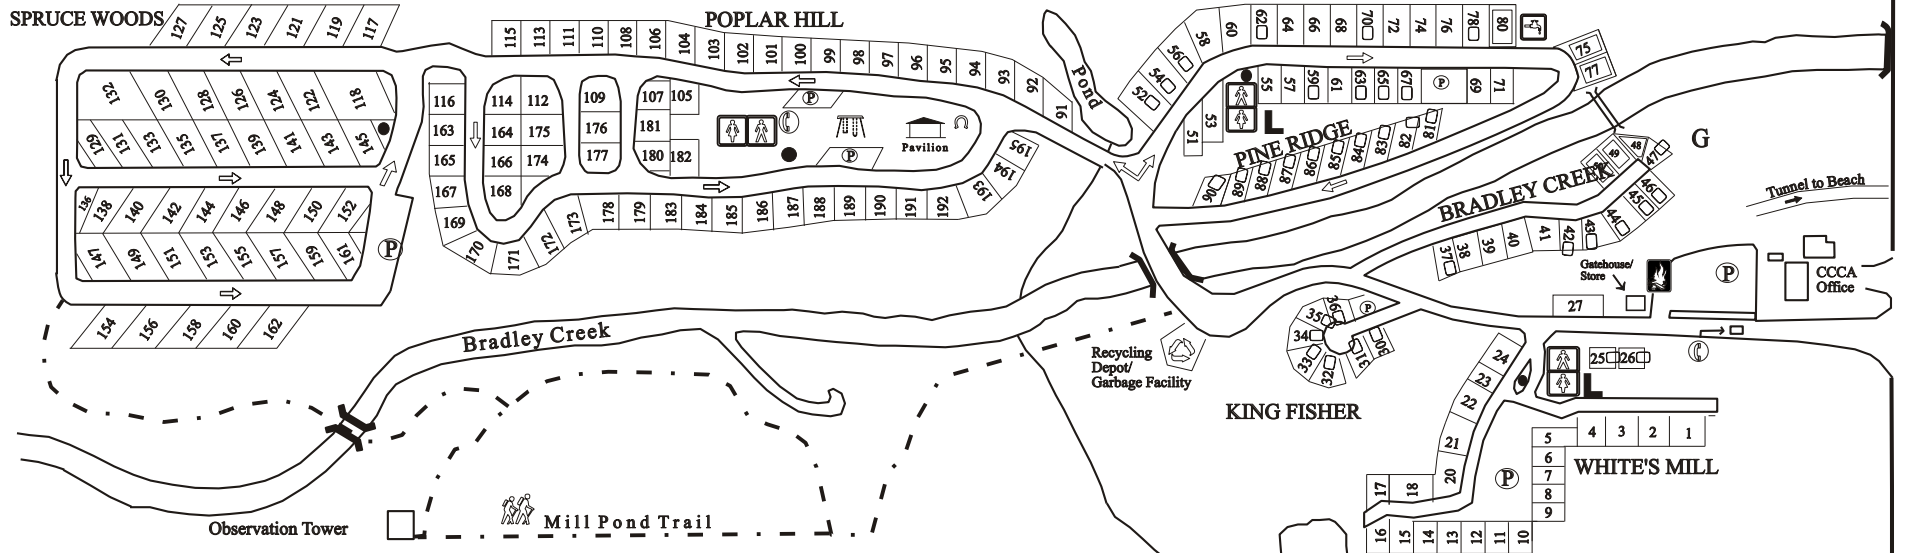

WEST CAMPGROUND

SOUTHDALE LINE

HWY. 3
SPRINGWATER ROAD
JOHN WISE LINE

LEGEND

Unserved Site	Wood Hut	Public Water Tap
30 amp site	Parking	Horse Shoes
15 amp Site	Pay Phone	Laundry
Washrooms	Playground	Dumping Station

CANOES

Peddleboats

April, 2010

SPRINGWATER

Day Use & East Campground

LEGEND

- Unserviced Campsite
- G** Group Camping Area
- Public Water Tap
- Boat Launch
- Concession Booth
- P** Parking
- Pavilion
- Picnic Area
- Playground
- 15 amp Hydro Outlet (4)

September, 2011

Springwater West Campground

Gatehouse/Store

CCCA Offices