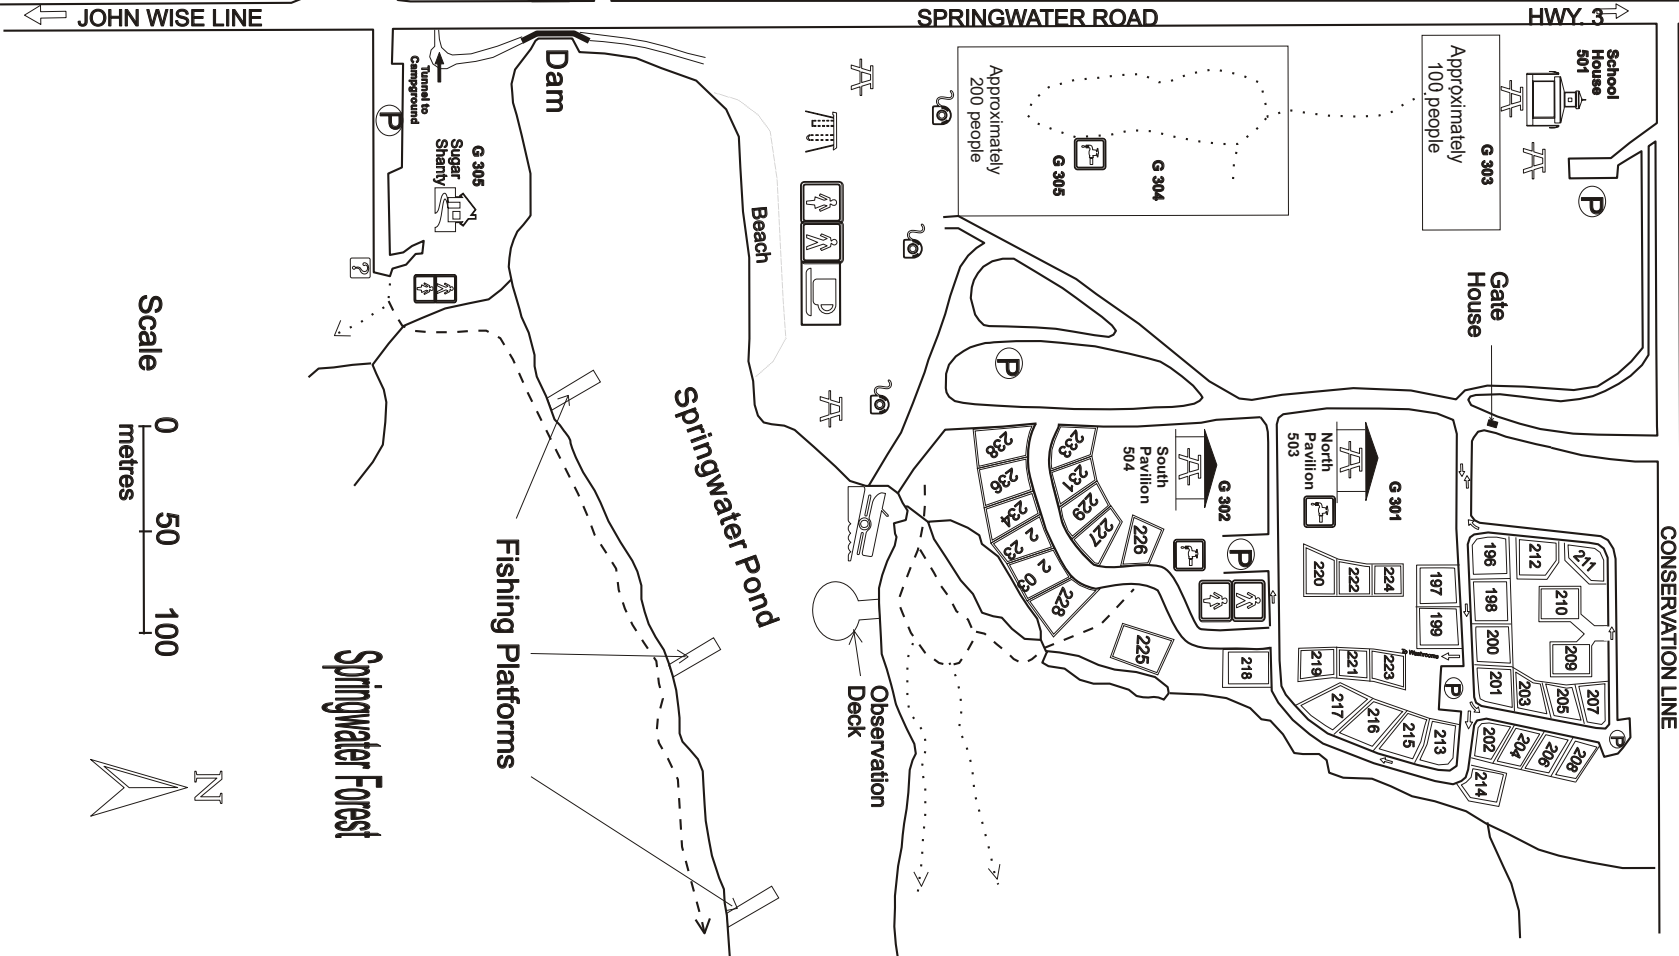

WEST CAMPGROUND

SOUTHDALE LINE

HWY. 3
SPRINGWATER ROAD
JOHN WISE LINE

LEGEND

Unserved Site	Wood Hut	Public Water Tap
30 amp site	Parking	Horse Shoes
15 amp Site	Pay Phone	Laundry
Washrooms	Playground	Dumping Station

CANOES

Peddleboats

April, 2010

SPRINGWATER

Day Use & East Campground

LEGEND

- Unserviced Campsite
- G** Group Camping Area
- Public Water Tap
- Boat Launch
- Concession Booth
- P** Parking
- Pavilion
- Picnic Area
- Playground
- 15 amp Hydro Outlet (4)