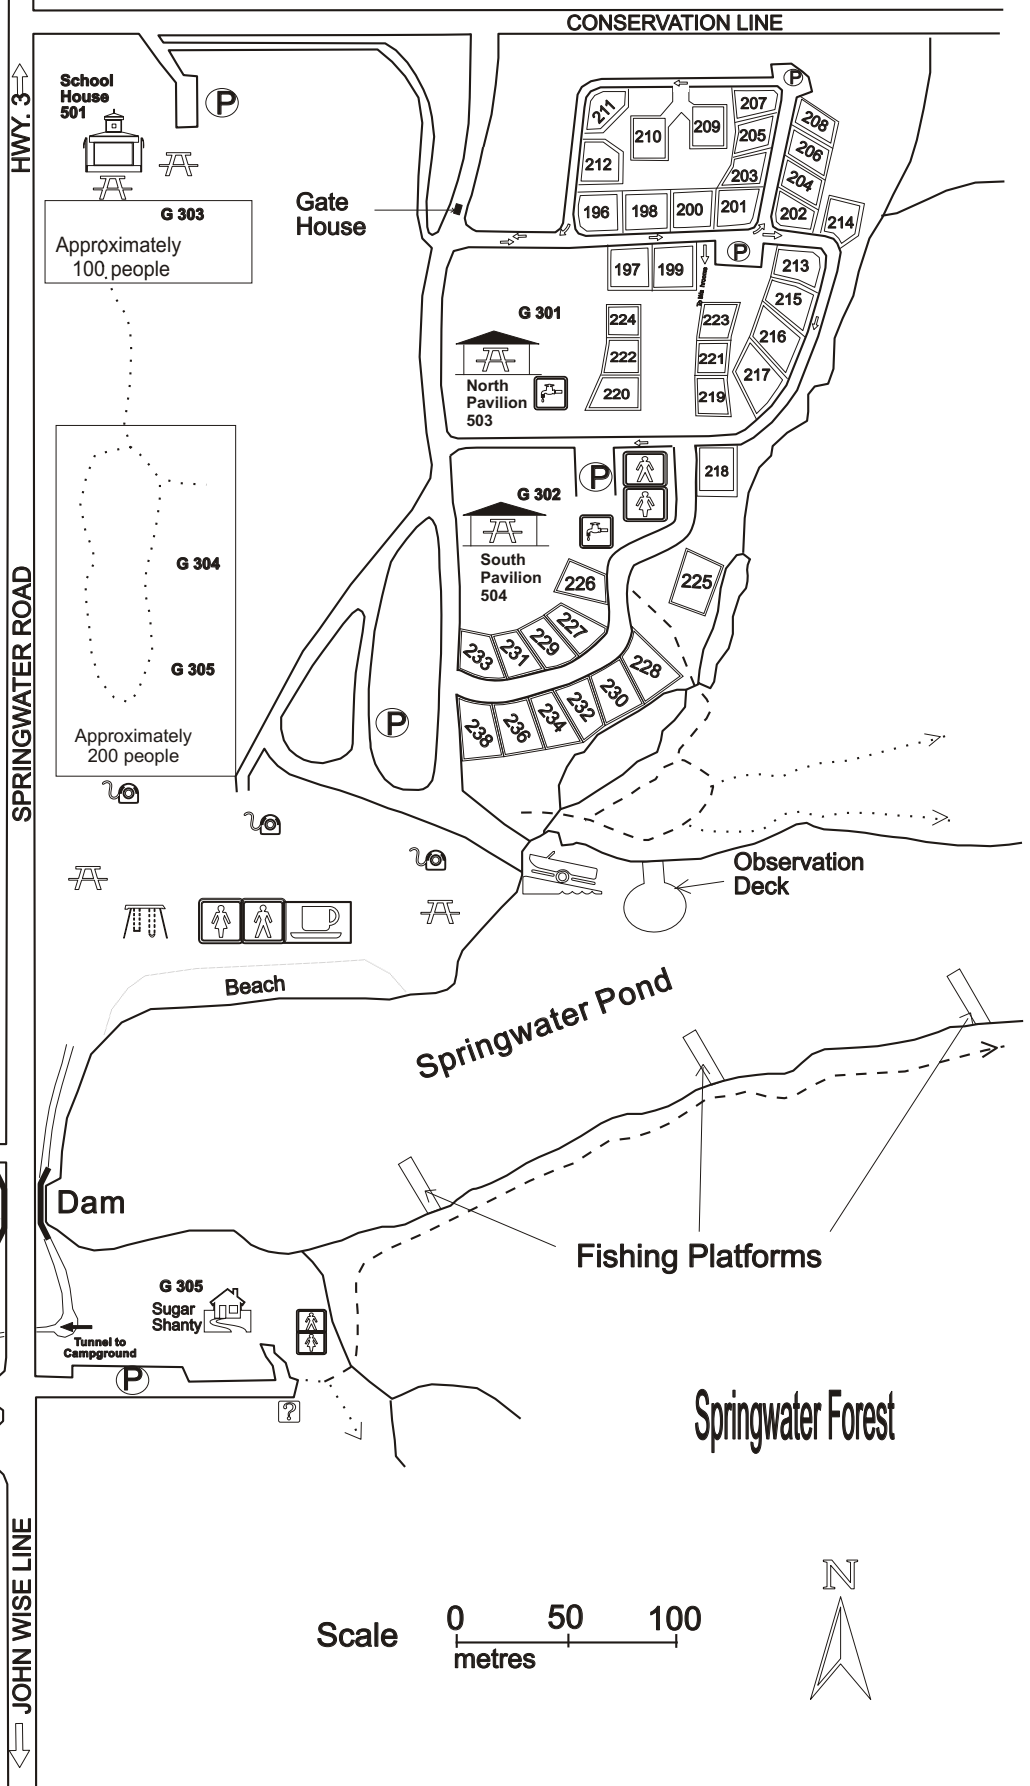

# SPRINGWATER

## Day Use & East Campground

### LEGEND

- Unserviced Campsite
- Group Camping Area
- Public Water Tap
- Boat Launch
- Concession Booth
- Parking
- Pavilion
- Picnic Area
- Playground
- Hydro Panel

Springwater West  
Campground

Gatehouse/Store

CCCA  
Offices

Scale 0 50 100 metres