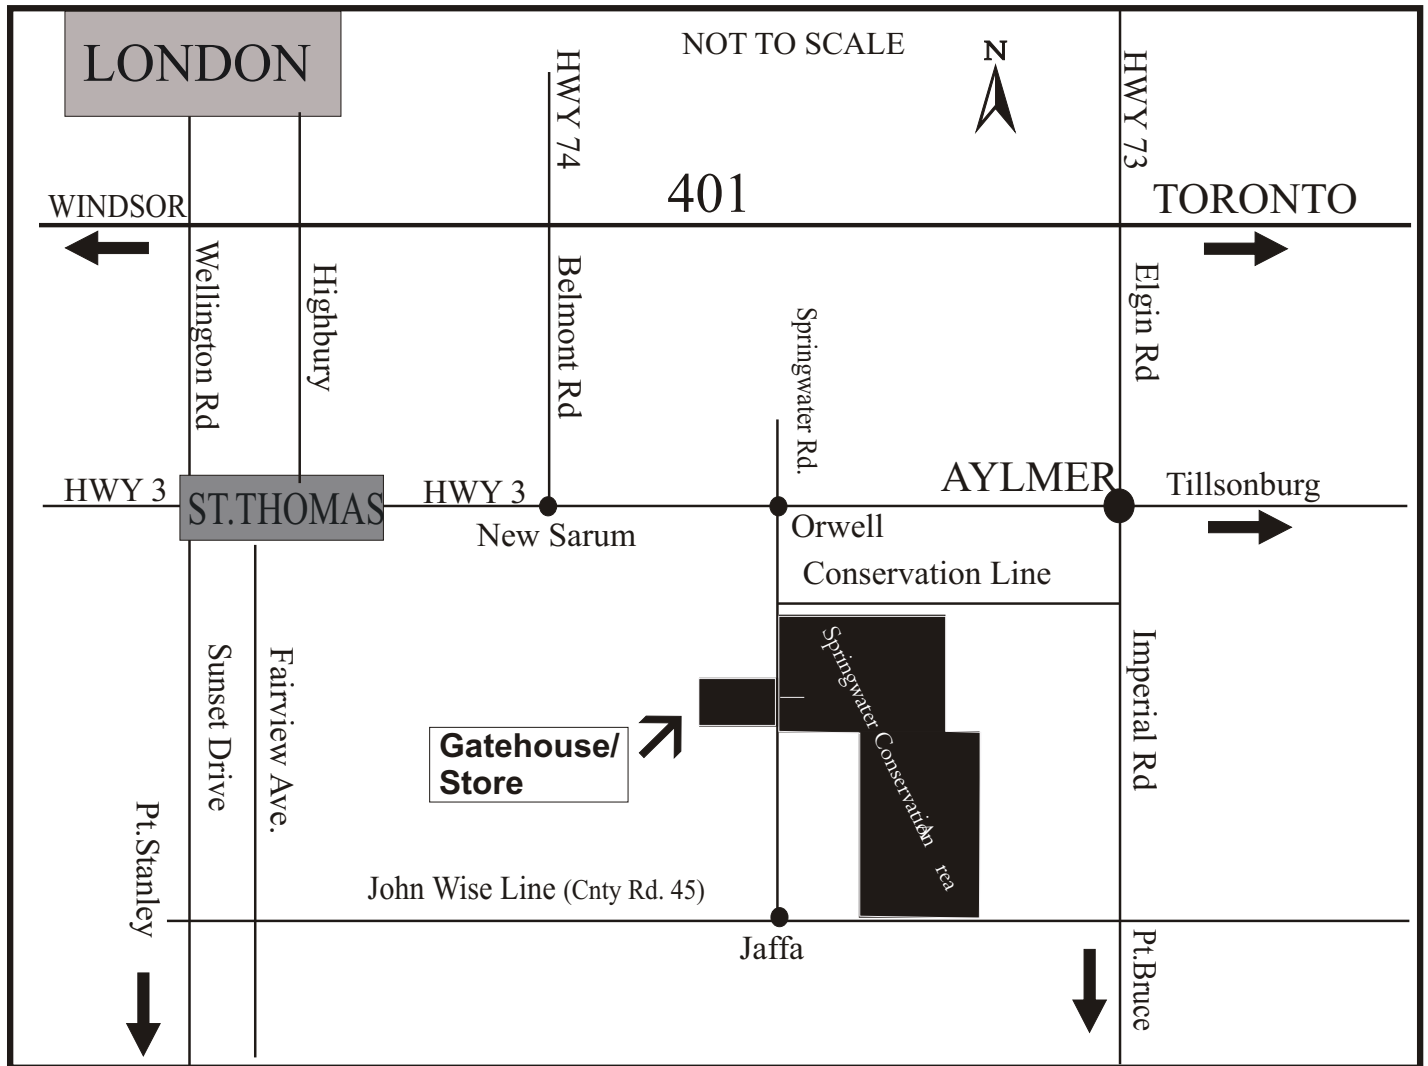

Directions to Springwater Conservation Area

8079 Springwater Road, R.R.#5
Aylmer, ON N5H 2R4
519-773-9037
www.catfishcreek.ca